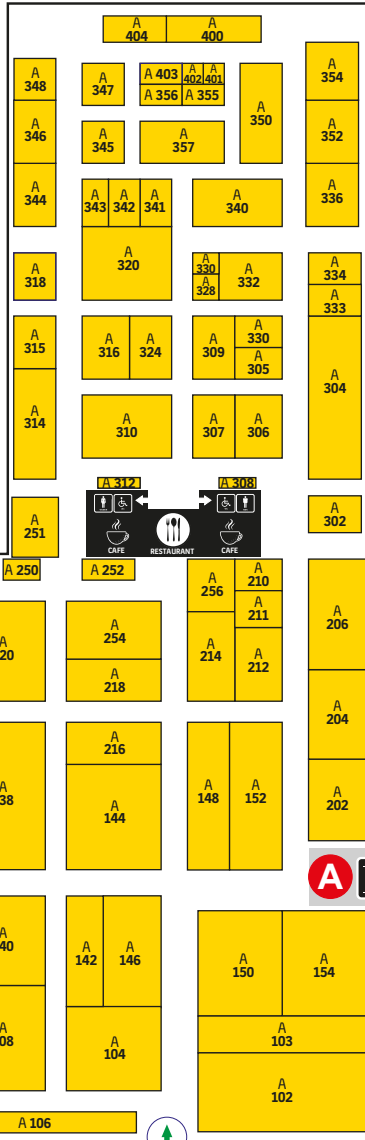

### Basmane - Fuar Alanı

- 09:30
- 11:00
- 12:30

### Fuar Alanı - Basmane

- 13:30
- 15:00
- 16:30
- 19:30

# MODEKO® 2020

HOL B HALL

**EV MOBİLYALARI**  
HOME FURNITURE

**OFİS MOBİLYALARI**  
OFFICE FURNITURE

**BAHÇE MOBİLYALARI**  
GARDEN FURNITURE

ANA GİRİŞ  
MAIN ENTRANCE

GİRİŞ  
ENTRANCE

GİRİŞ  
ENTRANCE